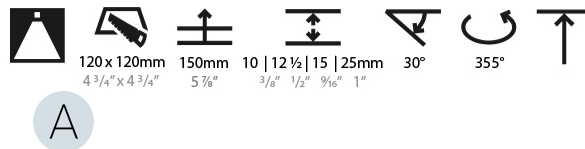

ELECTRICAL

Lamp Type: LED (Zhaga Standard)
Input Wattage (W): 16.5
Total Output Wattage (W): 14.7
Dimming: Dali Dimming
Driver Included: No
Driver Location: Recessed Housing
Driver Type: Constant Current - 120Vac
Driver Class: Class 2
Housing: See Components
Input Voltage (V): 120
Constant Current (MA): 350

LED

Number of LEDs: 1
Max. Delivered Lumen (lm): 770
Nominal Lumen (lm): 1140
CRI: >90 CRI
Lamp Life (hrs): 50000
Upon Request: RGB-W Tunable White Special Color Temperature Special LED

OPTICAL

Reflector°: 20 / 40 / 60
Adjustability: Rotational 355°; Tilt 30°
Upon Request: Special Beam Angles

RATINGS AND CERTIFICATIONS

Certified By: Certified for North American Standards
Zaneen Group Inc. © 2024, P-1806-588-3382, P-06-247-9319, www.zaneen.com

For international specifications by adding 'INT' at the end of the existing Model #. For assistance on 'custom' specifications, contact zteam@zaneen.com.
In a constant effort to supply the best product, we reserve the right to change specifications or materials without notice. The most recent specification sheets are found at zaneen.com