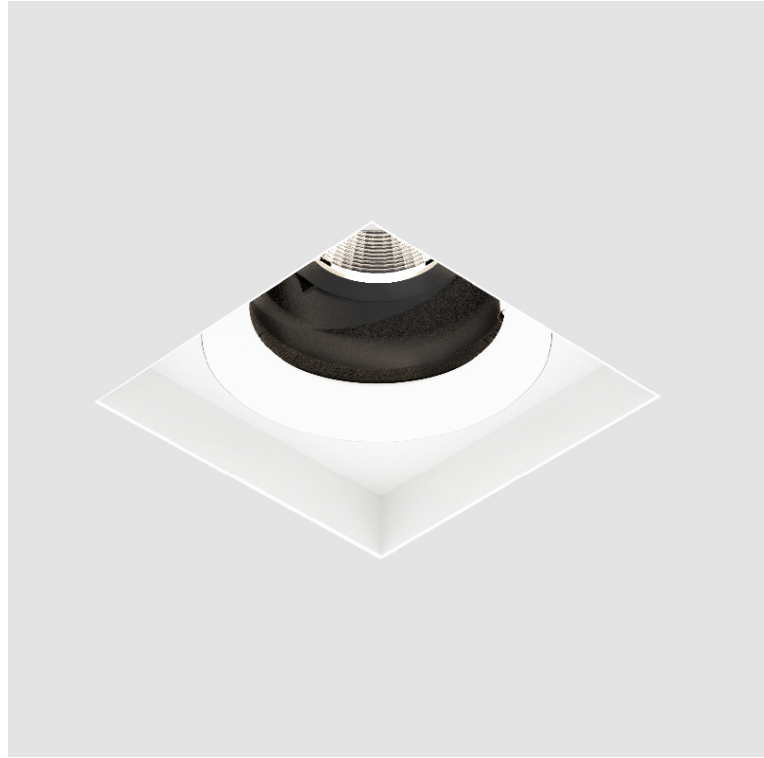

ELECTRICAL

Lamp Type: LED (Zhaga Standard)
Input Wattage (W): 16.5
Total Output Wattage (W): 14.5
Dimming: Tri-Mode (Non-Dimming and Phase Dimming (120Vac only) and 0-10V Dimming)
Driver Included: No
Driver Location: Recessed Housing
Driver Type: Constant Current - Universal
Driver Class: Class 2
Housing: See components
Input Voltage (V): 120 - 277
Constant Current (MA): 500

LED

Number of LEDs: 1
Color Temperature (°K): 2700 / 3000 / 3500 / 4000
Max. Delivered Lumen (lm): 940 / 980 / 1029 / 1050
Nominal Lumen (lm): 1386 / 1438 / 1511 / 1542
CRI: >90 CRI
Efficiency (%): 87.9 / 88.4 / 87.9
Lamp Life (hrs): 50000
Upon Request: RGB-W Tunable White Special Color Temperature Special LED

OPTICAL

Reflector: 20 / 40 / 60
Adjustability: Rotational 355°; Tilt 30°
Upon Request: Special Beam Angles

RATINGS AND CERTIFICATIONS

Zaneen Lighting Inc. © 2024, T 1-800-380-3382, F 416-247-9319, www.zaneen.com

Available for international specifications by adding "INT" at the end of the existing Model #. For assistance on 'custom' specifications, contact zteam@zaneen.com.

In a constant effort to supply the best product, we reserve the right to change specifications or materials without notice. The most recent specification sheets are found at zaneen.com

IP rating: IP20