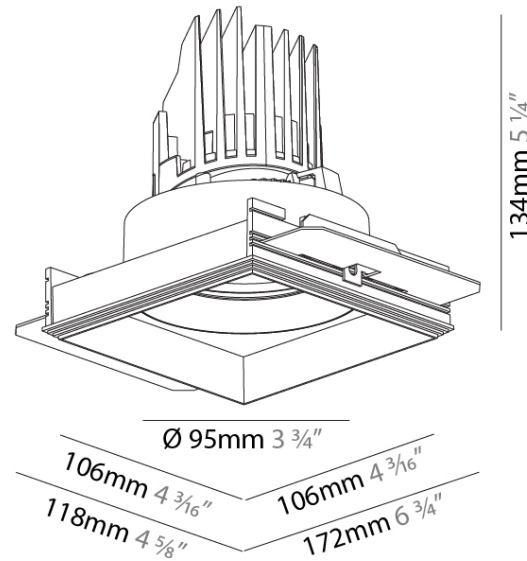

ELECTRICAL

Lamp Type: LED (Zhaga Standard)
Input Wattage (W): 16.5
Total Output Wattage (W): 14.5
Dimming: Tri-Mode (Non-Dimming and Phase Dimming (120Vac only) and 0-10V Dimming)
Driver Included: No
Driver Location: Recessed Housing
Driver Type: Constant Current - Universal
Driver Class: Class 2
Housing: See components
Input Voltage (V): 120 - 277
Constant Current (MA): 500

LED

Number of LEDs: 1
Color Temperature (°K): 2700 / 3000 / 3500 / 4000
Max. Delivered Lumen (lm): 940 / 980 / 1029 / 1050
Nominal Lumen (lm): 1386 / 1438 / 1511 / 1542
CRI: >90 CRI
Efficiency (%): 87.9 / 88.4 / 87.9
Lamp Life (hrs): 50000
Upon Request: RGB-W Tunable White Special Color Temperature Special LED

OPTICAL

Reflector: 20 / 40 / 60
Adjustability: Rotational 355°; Tilt 30°
Upon Request: Special Beam Angles

RATINGS AND CERTIFICATIONS

Zaneen Lighting Inc. © 2024, T 1-800-380-3382, F 416-247-9319, www.zaneen.com

Available for international specifications by adding "INT" at the end of the existing Model #. For assistance on 'custom' specifications, contact zteam@zaneen.com.

In a constant effort to supply the best product, we reserve the right to change specifications or materials without notice. The most recent specification sheets are found at zaneen.com

IP rating: IP20