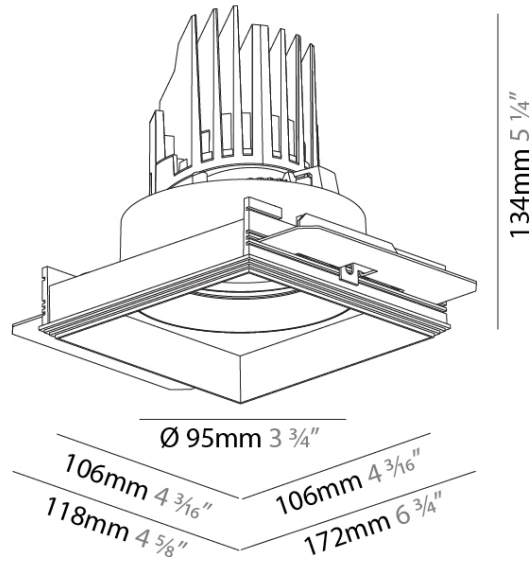

ELECTRICAL

Lamp Type: LED (Zhaga Standard)
Input Wattage (W): 13.2 (2700K) / 16.5
Total Output Wattage (W): 12 (2700K) / 15
Dimming: Tri-Mode (Non-Dimming and Phase Dimming (120Vac only) and 0-10V Dimming)
Driver Included: No
Driver Location: Recessed Housing
Driver Type: Constant Current - Universal
Driver Class: Class 2
Housing: See components
Input Voltage (V): 120 - 277
Constant Current (MA): 350

LED

Number of LEDs: 1
Color Temperature (°K): 2700 / 3000 / 3500 / 4000
Max. Delivered Lumen (lm): 850 / 950 / 1019 / 1040
Nominal Lumen (lm): 960 / 1070 / 1156 / 1180
CRI: >90 CRI
Efficiency (%): 88.5
Lamp Life (hrs): 50000
Upon Request: RGB-W Tunable White Special Color Temperature Special LED

OPTICAL

Reflector: 10
Adjustability: Rotational 355°; Tilt 30°
Upon Request: Special Beam Angles

RATINGS AND CERTIFICATIONS

Zaneen Lighting Inc. © 2021, T 1909 280-3382, F 416-247-9319, www.zaneen.com

Available for international specifications by adding "INT" at the end of the existing Model #. For assistance on 'custom' specifications, contact zteam@zaneen.com. In a constant effort to supply the best product, we reserve the right to change specifications or materials without notice. The most recent specification sheets are found at zaneen.com
IP rating: IP20